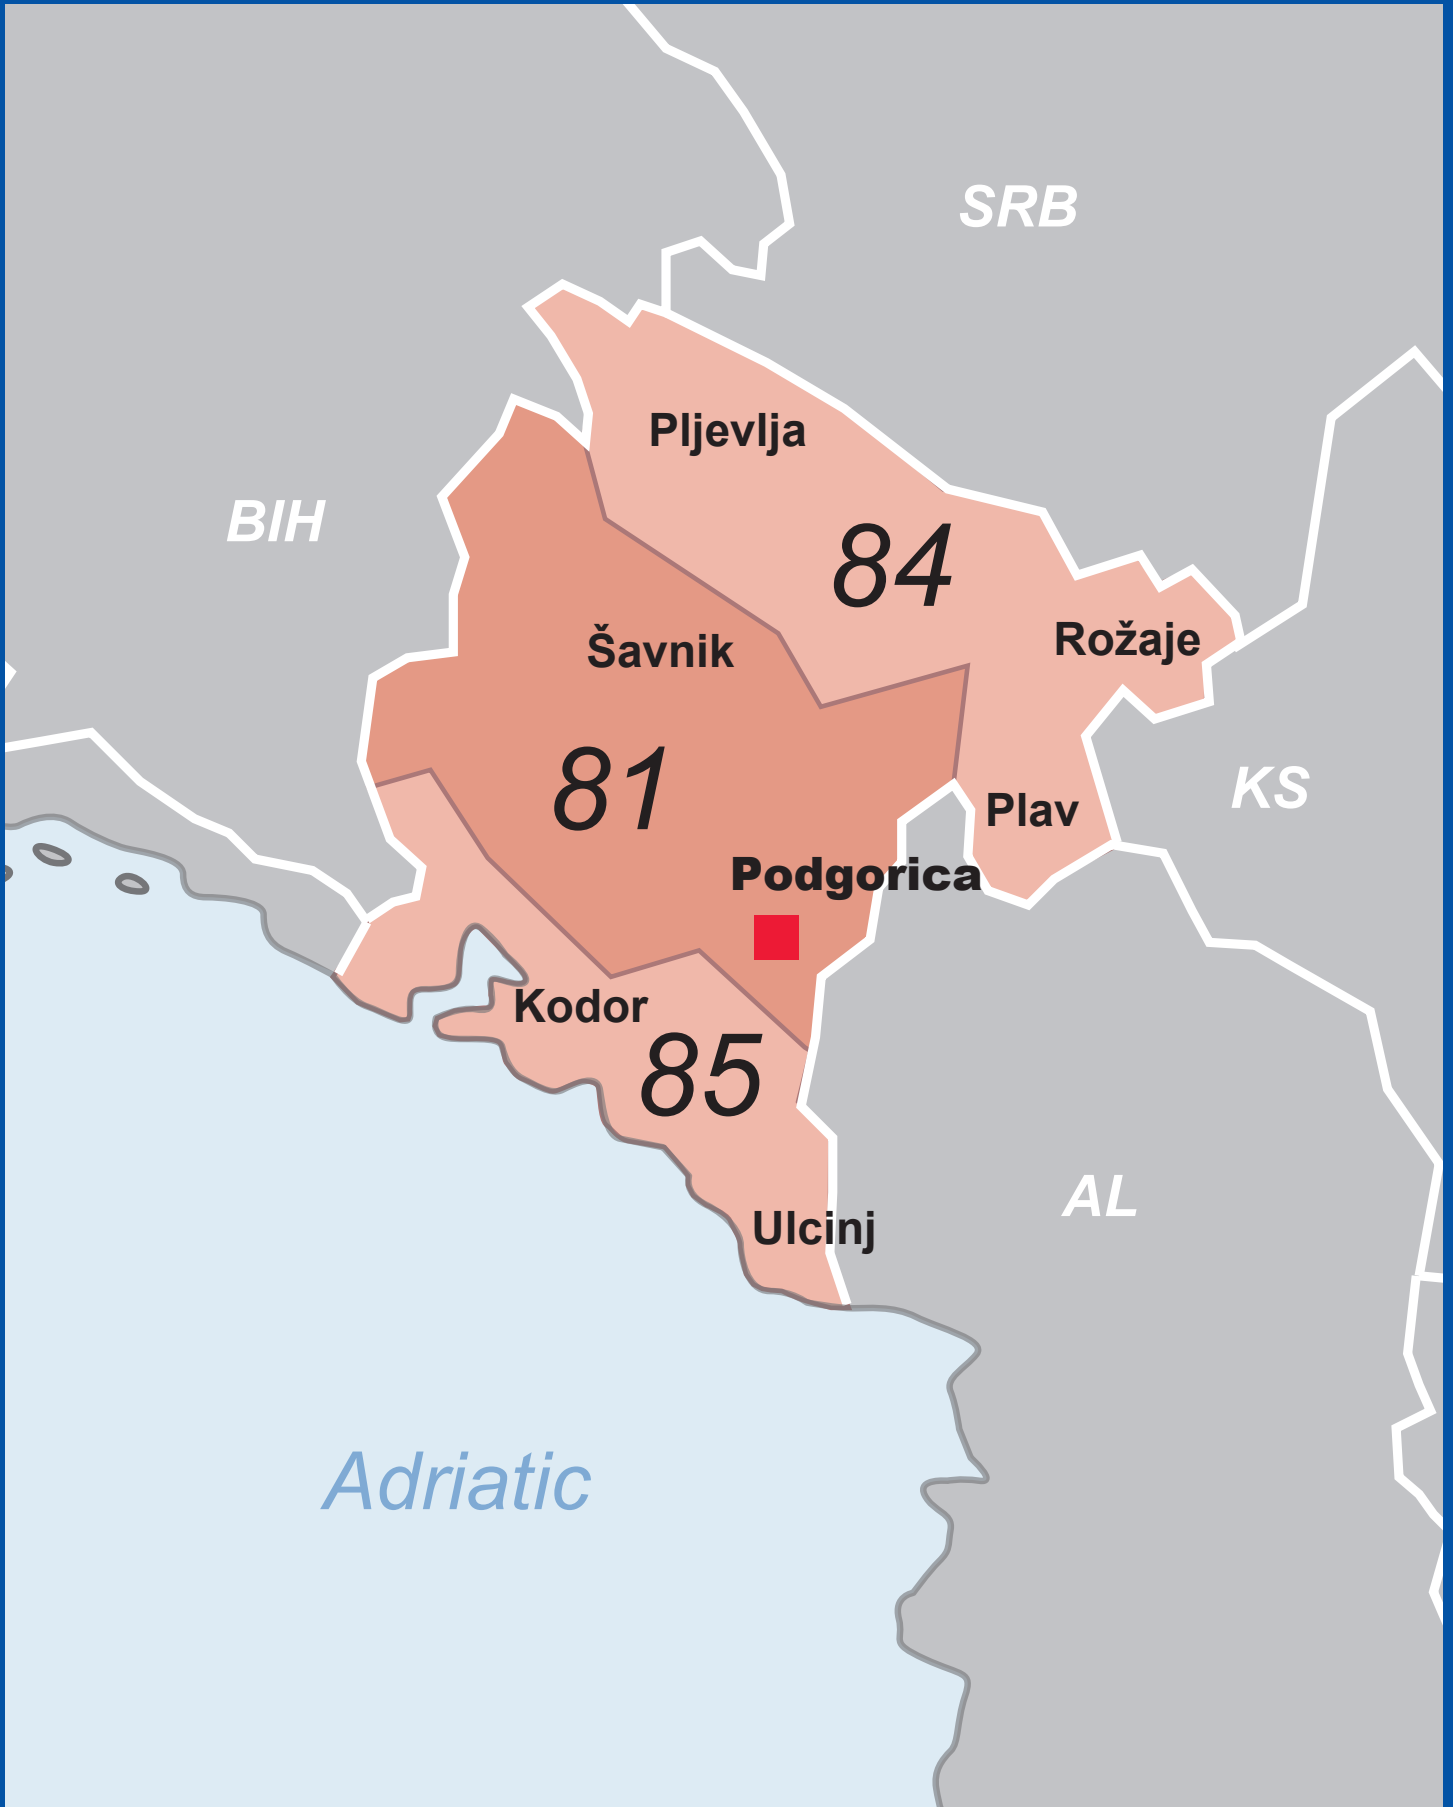

Post Code

**MNE**

Montenegro

**Hammer**  
Advanced Logistics

© This map is protected by copyright

Hammer GmbH & Co. KG · Advanced Logistics · Charlottenburger Allee 33 · D-52068 Aachen · info@hammer-ac.de · www.hammer-ac.de